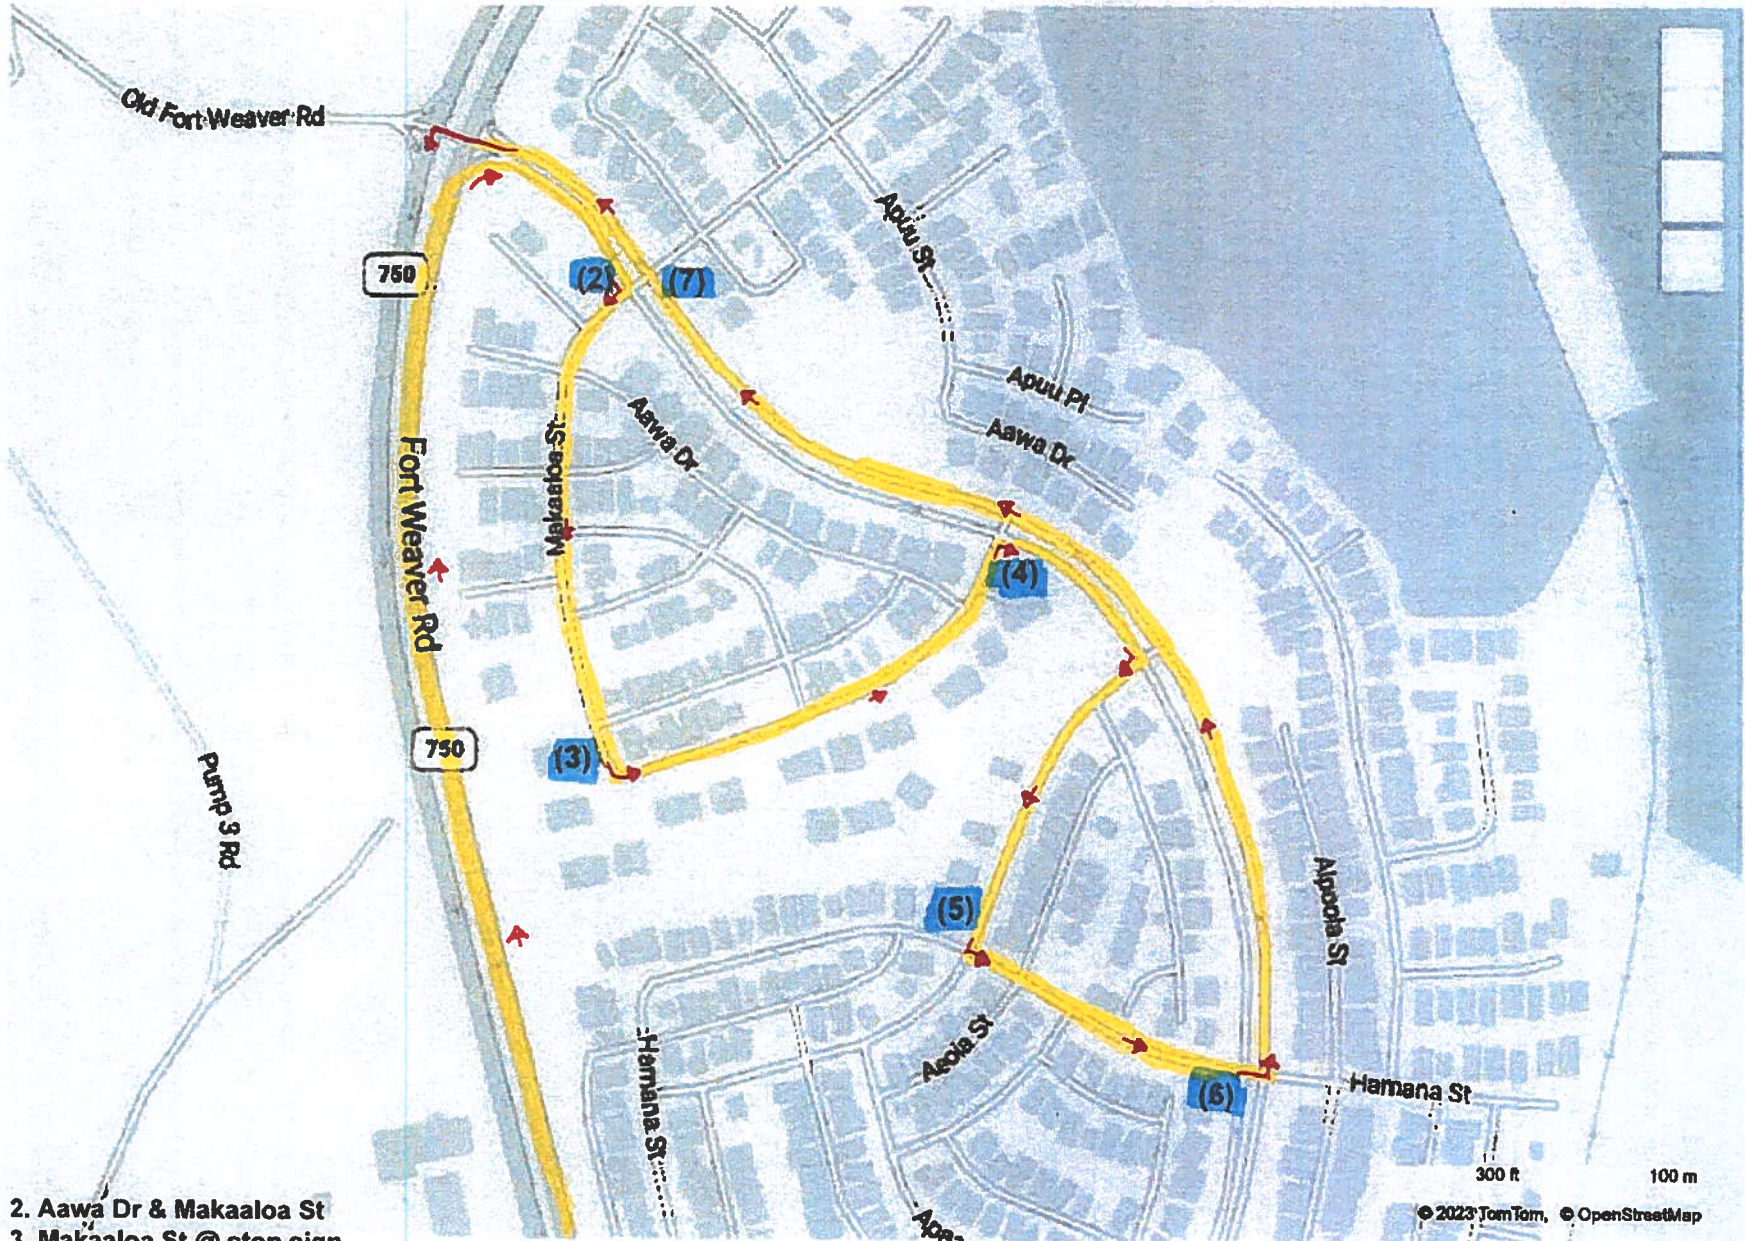

1. Ft Weaver Rd @ speed limit sign just before opening to Asing Community Park

2. Aawa Dr & Makaaloa St
3. Makaaloa St @ stop sign
4. Makaaloa St & Aawa Dr
5. Anaunau St & Hamana St
6. Hamana St & Aawa Dr
7. Aawa Dr & Makaaloa St (exiting Fairways)

- 8. Laulaunui St just past Kapapahu St @ speed limit sign
- 9. Amaama St & Kapapahu St @ stop sign
- 10. Kapapahu St & Laulaunui St @ stop sign