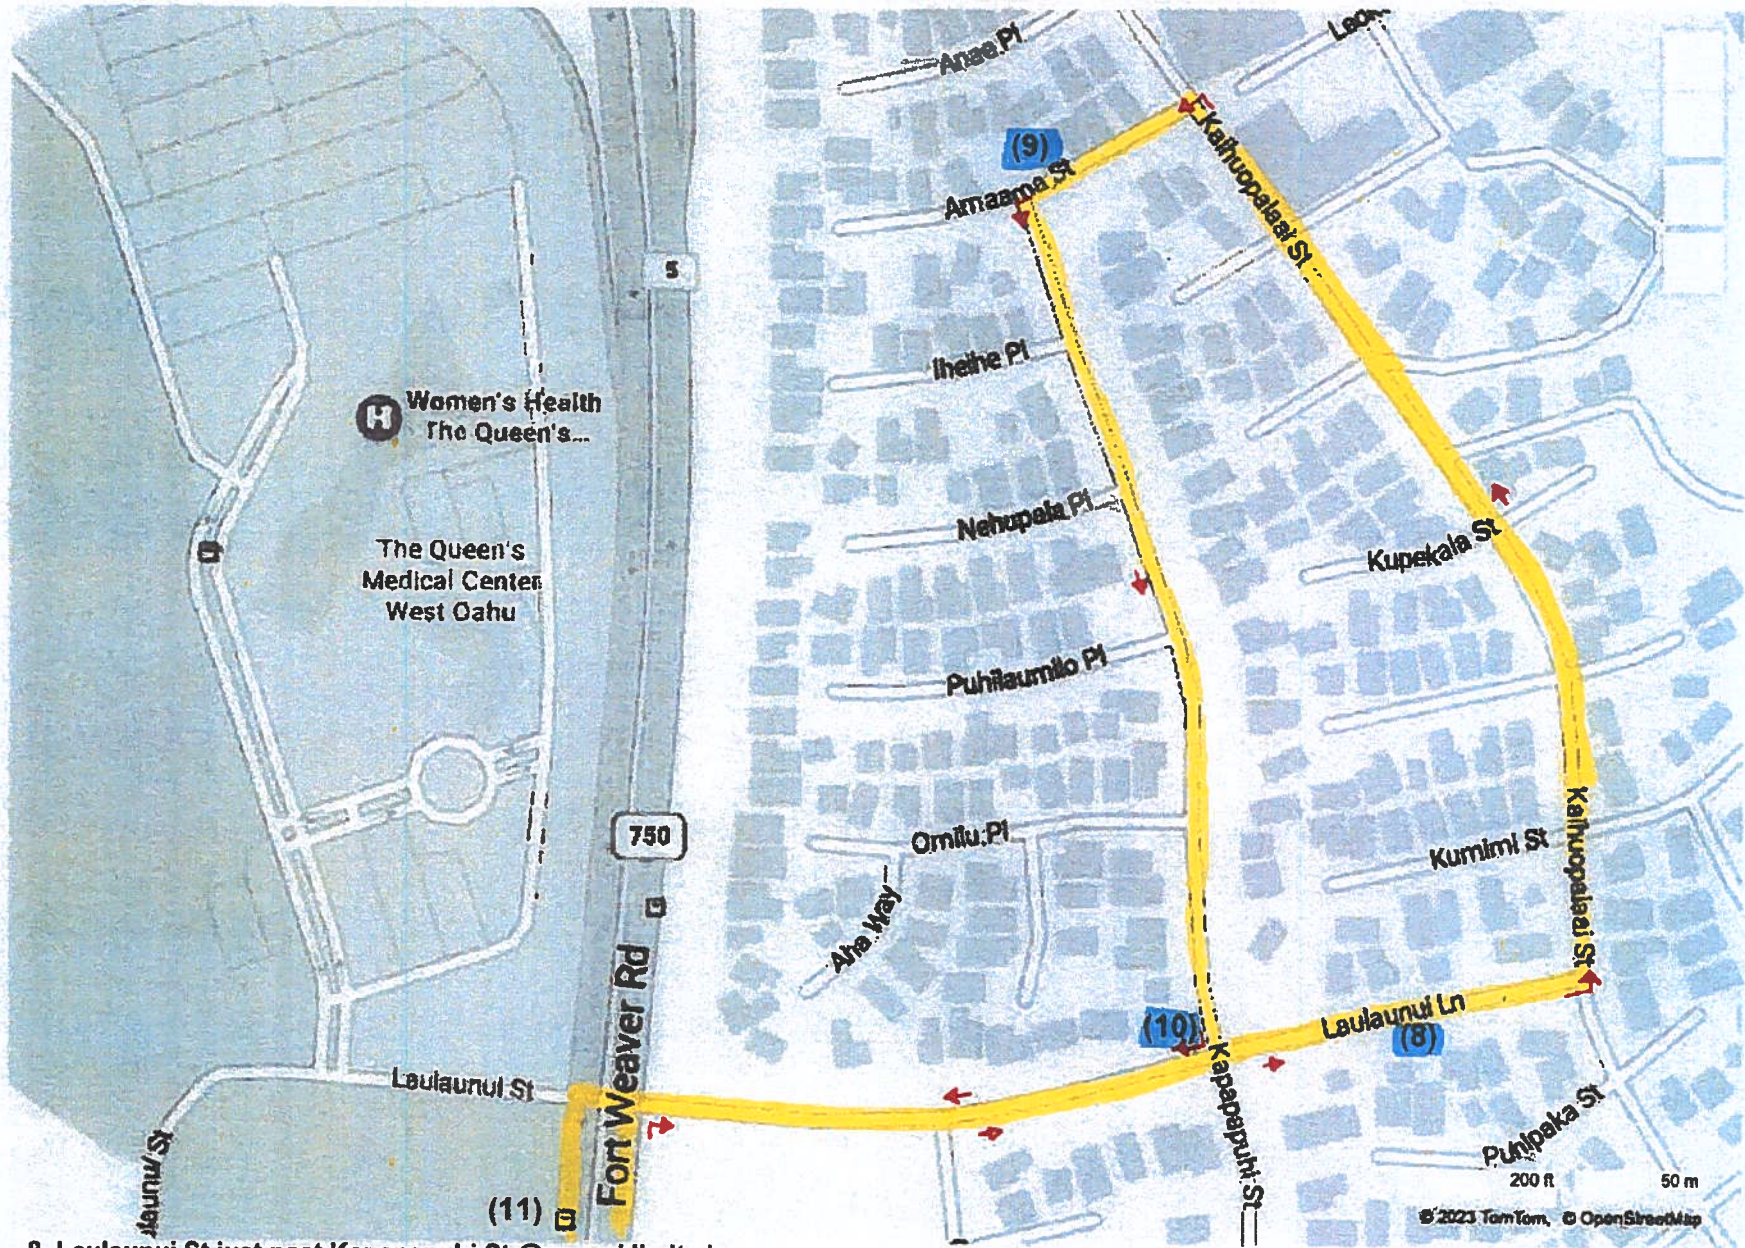

1. Ft Weaver Rd @ speed limit sign just before opening to Asing Community Park

2. Aawa Dr & Makaaloa St
3. Makaaloa St @ stop sign
4. Makaaloa St & Aawa Dr
5. Anaunau St & Hamana St
6. Hamana St & Aawa Dr
7. Aawa Dr & Makaaloa St (exiting Fairways)

- 8. Laulaunui St just past Kapapahu St @ speed limit sign
- 9. Amaama St & Kapapahu St @ stop sign
- 10. Kapapahu St & Laulaunui St @ stop sign