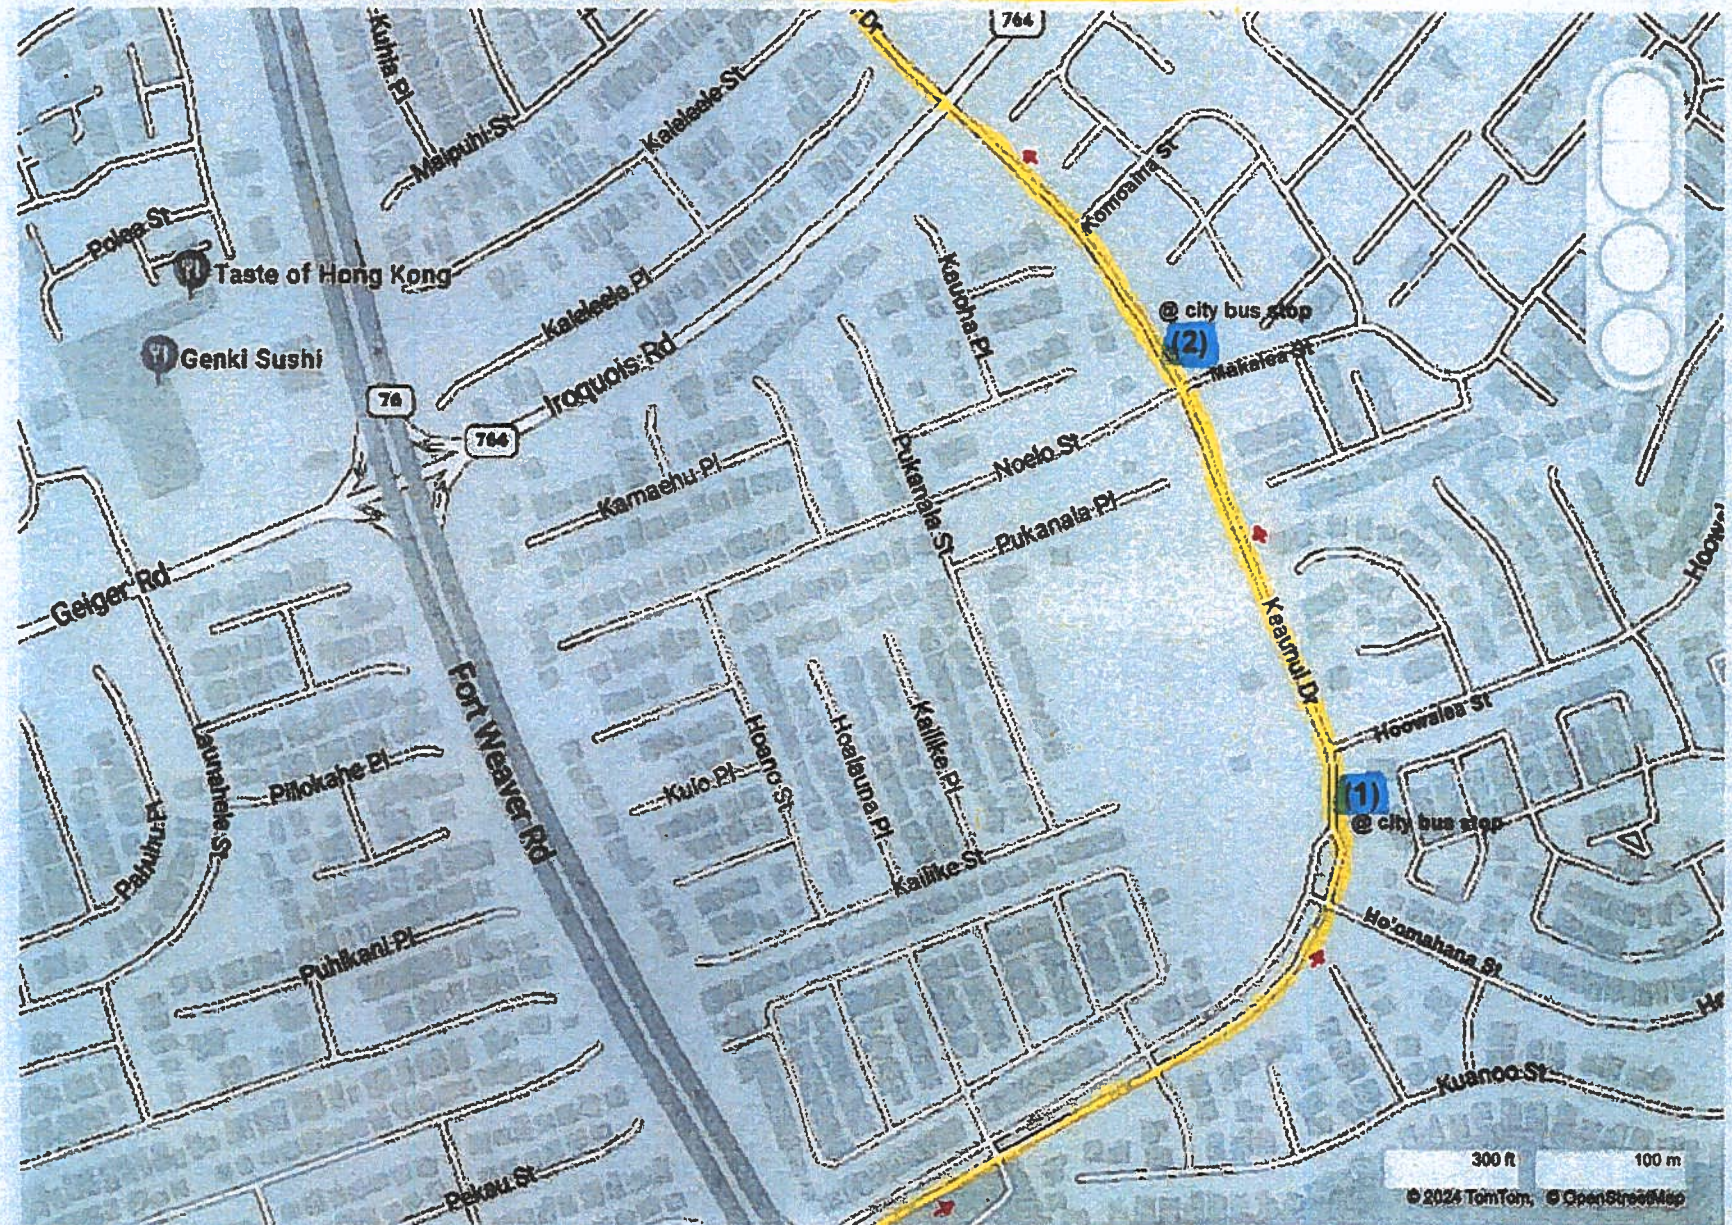

ER05A 6:30AM SUMMER HILL TO ILIMA INTERMEDIATE

- 1. City bus stop on Keaunui Dr before Hoowalea St
- 2. City bus stop on Keaunui Dr just past Makalea St